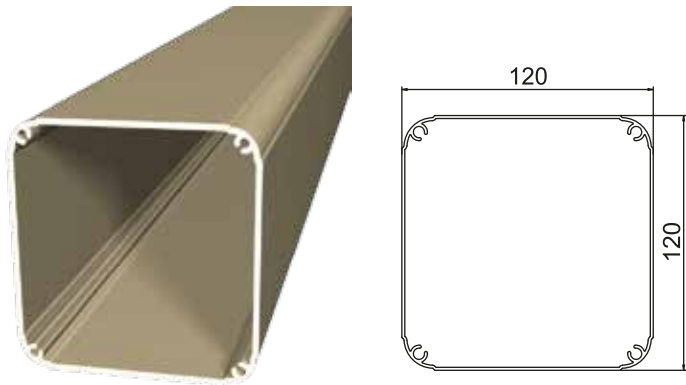

Κολώνα 120x120 mm

Column 120x120 mm

AA 1500